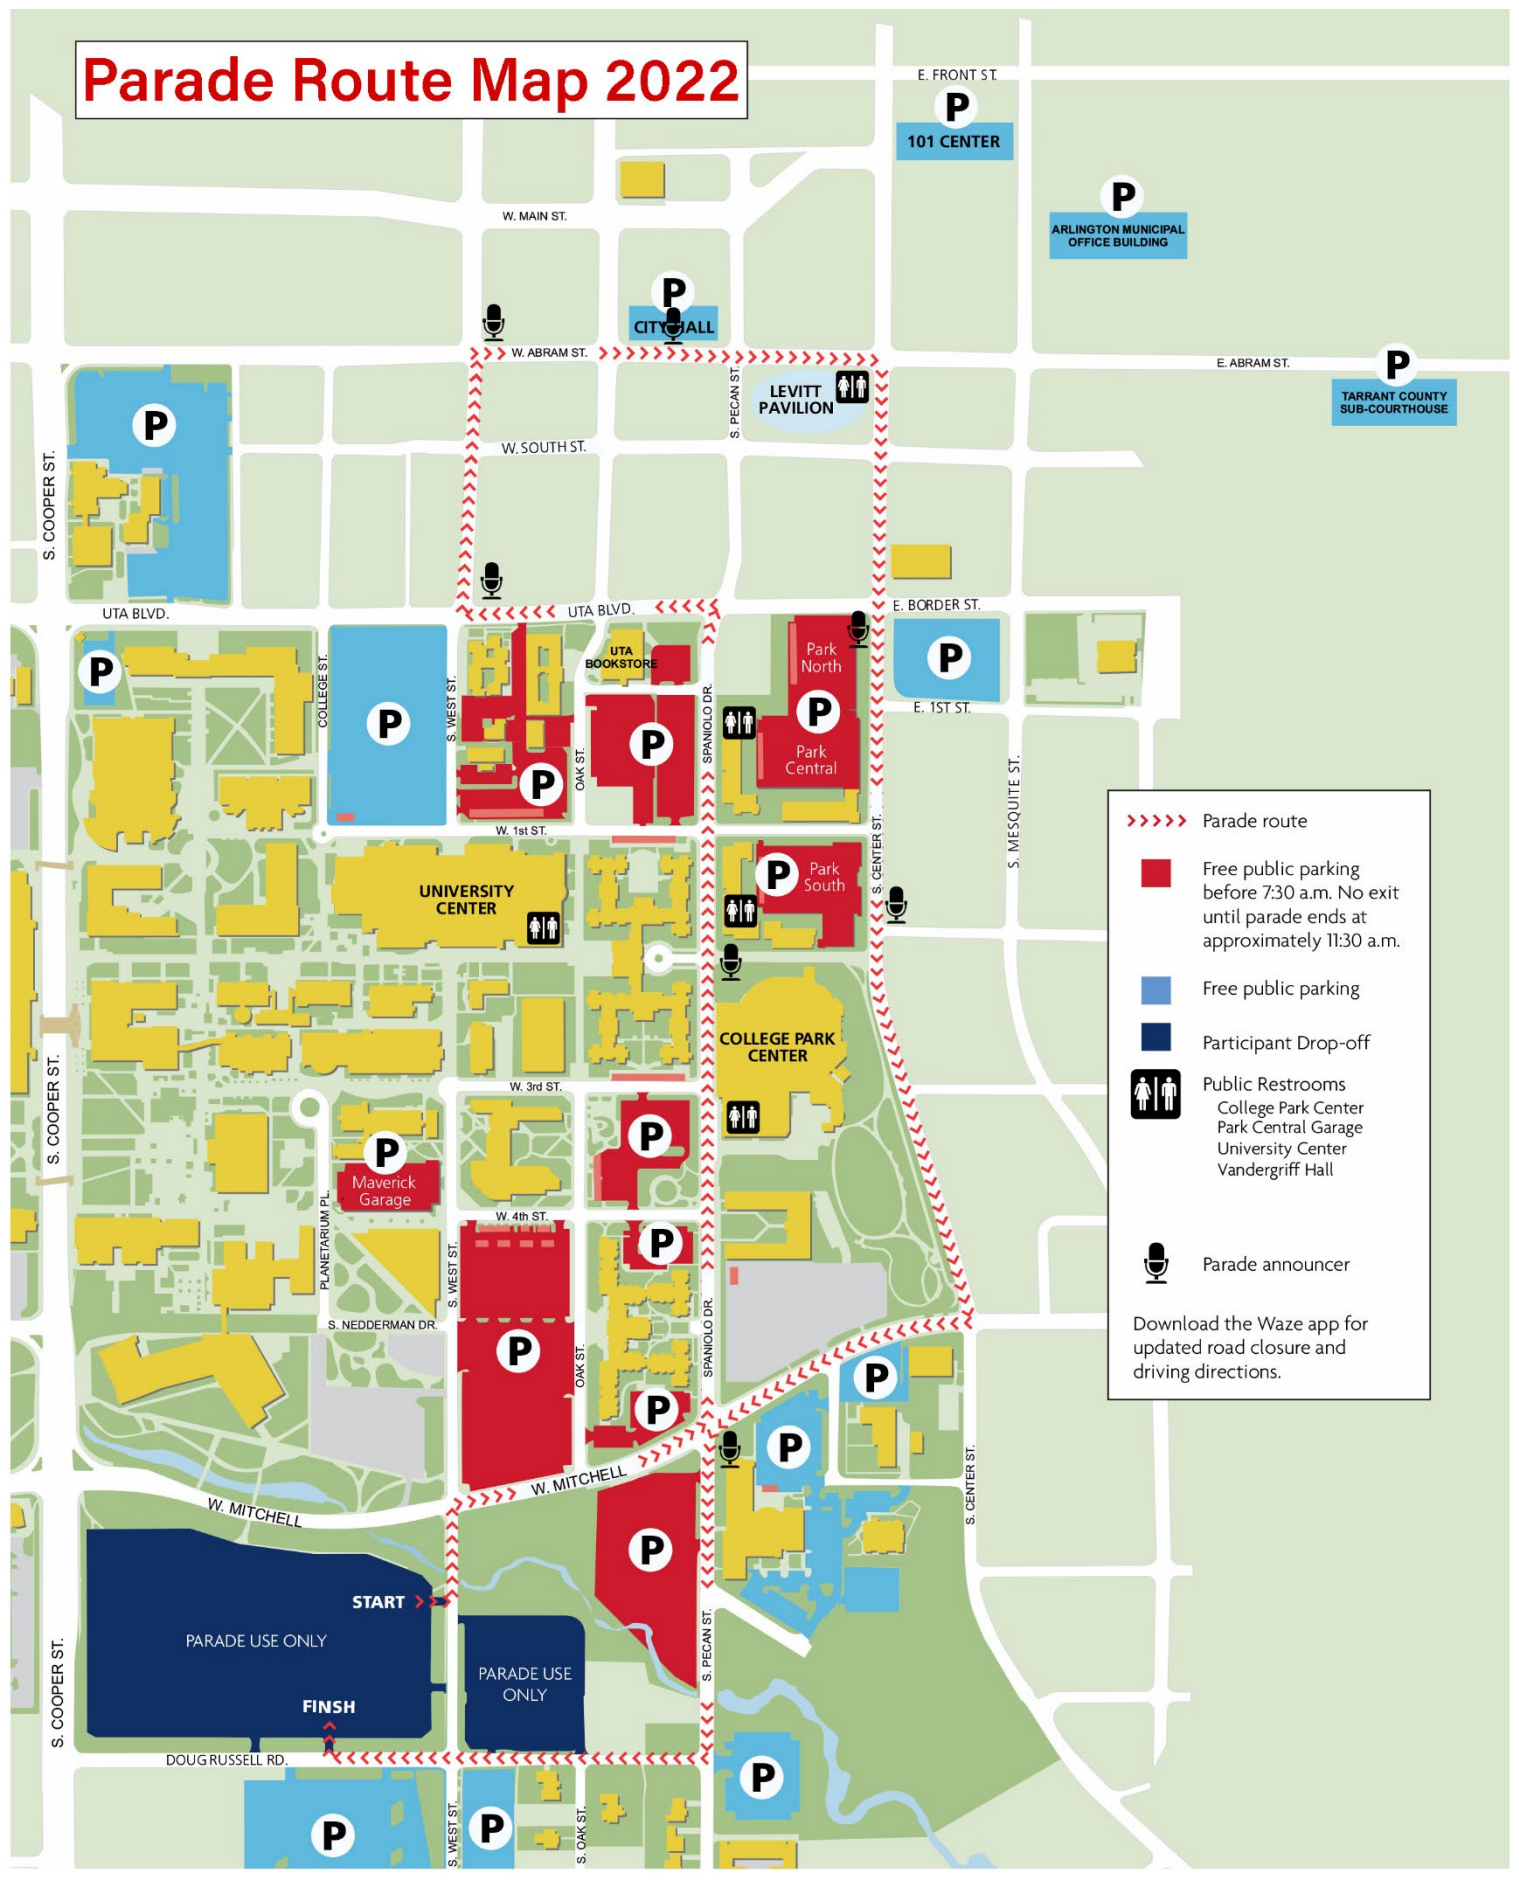

Parade Route Map 2022

Parade route

Free public parking before 7:30 a.m. No exit until parade ends at approximately 11:30 a.m.

Free public parking

Participant Drop-off

Public Restrooms
 College Park Center
 Park Central Garage
 University Center
 Vandergriff Hall

Parade announcer

Download the Waze app for updated road closure and driving directions.